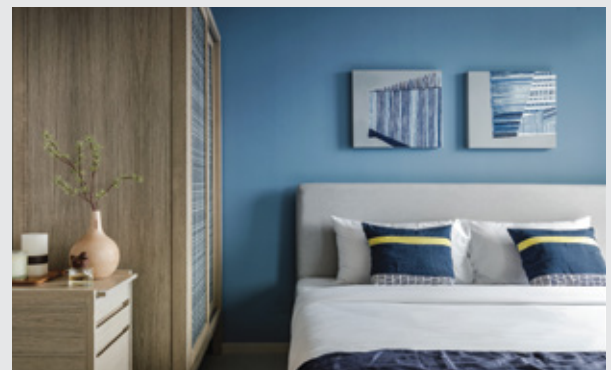

PROJECT HIGHLIGHT

- *Panoramic seaview*
- *Beachfront living community*
- *Private space & stylish décor*
- *Extensive luxury facilities*
- *Lagoon-style pool with resort amenities*
- *Peaceful tranquility & exclusivity*
- *10-minute drive to lifestyle venues*