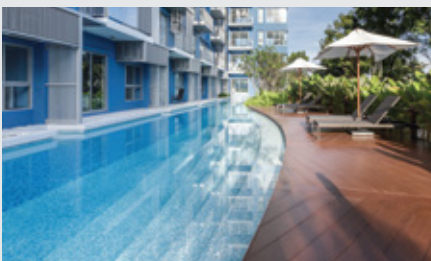

HIGH RISE CONDOMINIUM WITH PANORAMIC SEAVIEW

The high-rise condominium offers a panoramic seaview with a beach access only 200 m away next to Baba Beach Club Hotel & Residences. Contain a grand double volume lobby leading up to a lush tropical free-form swimming pool and garden with an "atoll" concept featuring a pool sunken lounge. The property is vibrant and chic at an affordable price. Also comes with other amenities such as "functional" base gym and jogging track.

PROJECT HIGHLIGHT : *High rise condominium with panoramic seaview*

TOTAL UNITS : *491 Units*

BUILDING : *High rise 21 floors*

PROJECT HIGHLIGHT

- *Panoramic seaview*
- *Beachfront living community*
- *Private space & stylish décor*
- *Extensive luxury facilities*
- *Lagoon-style pool with resort amenities*
- *Peaceful tranquility & exclusivity*
- *10-minute drive to lifestyle venues*

FACILITIES

- *Grand lobby*
- *Freefrom pool*
- *Housekeeping & Maintenance service*
- *Fitness centre*
- *Jogging track*
- *24 hr. Reception & Security service*
- *Pool sunken lounge*
- *Jacuzzi & Steam room*
- *Car-parking*
- *Kid's pool*
- *Lush gardens*
- *Off-site activities*